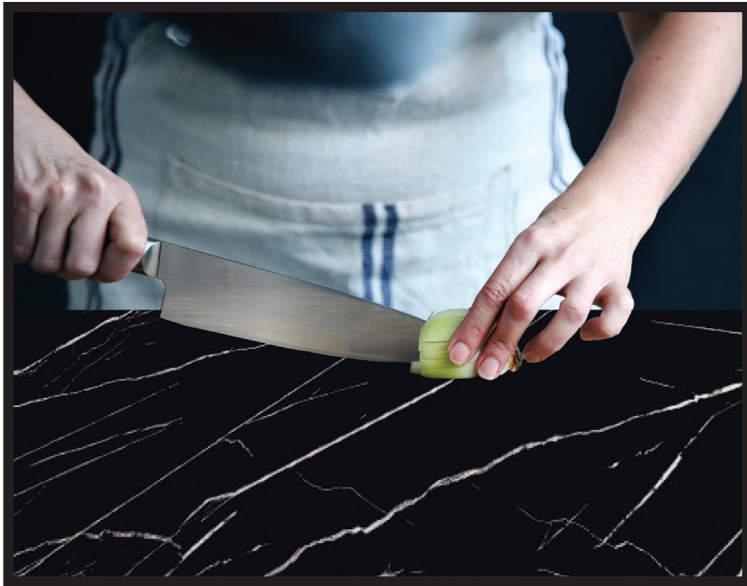

USAGE AREAS

Although the areas of use are listed as kitchen counter, fireplace, floor, exterior, stairs, tv unit and furniture, they can also be used by architects with strong design power to serve different purposes in a wide variety of spaces by pushing the limits of their creativity. For every living space to be reimagined with Estestone elegance, you can get the inspiration you need from the stone's own character.

STAIN RESISTANT

Estestone slabs have very low porosity, liquids and chemicals like bleach, hydrochloric acid and other cleaning agents do not penetrate the surface.

HEAT RESISTANT

Estestone has successfully completed technical tests in this field, which has been prepared to maintain their properties in case of heat contact. You can use it safely in fireplaces and other living areas where contact with the heat is possible, primarily kitchen counters. In addition, it is recommended to place final or heat pads under hot kitchen supplies to minimize heat contact to extend the service life.