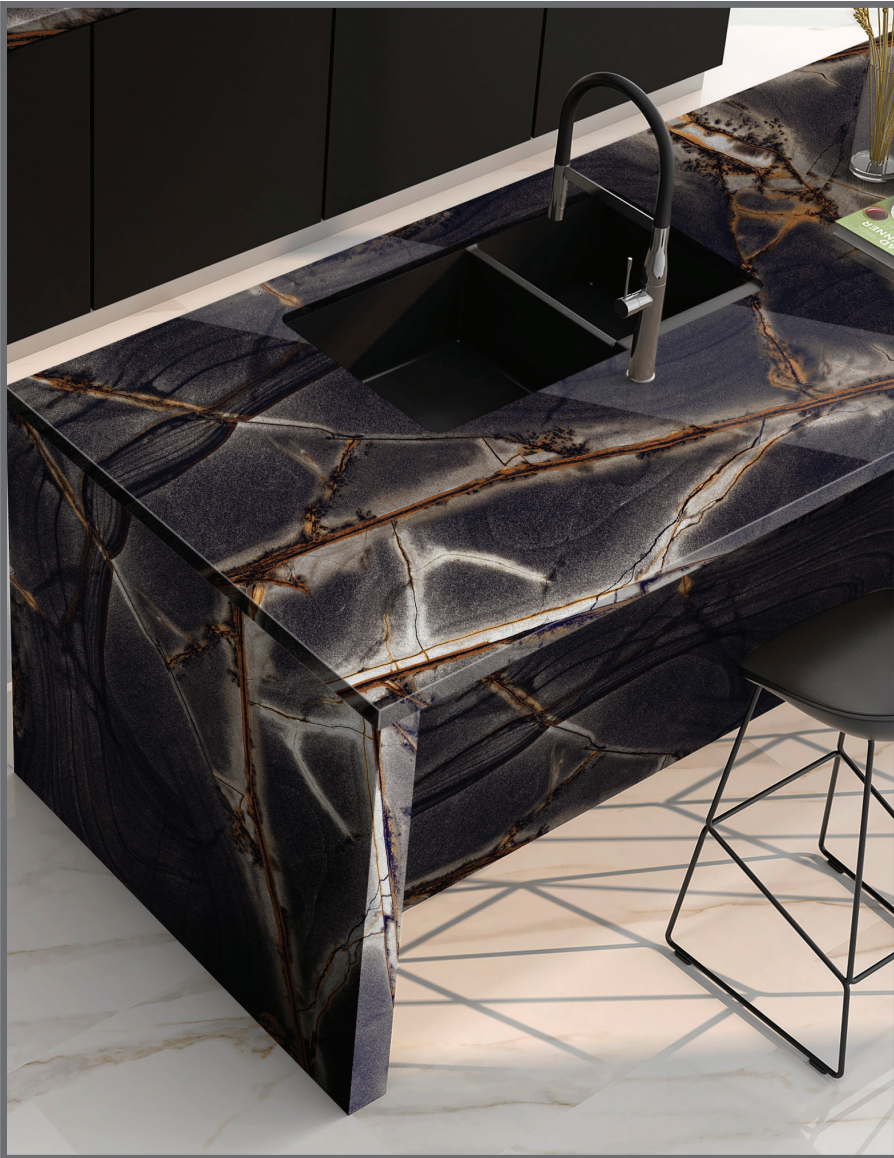

Thickness
1.5 cm

Finish
Matt / Glossy

Type
Black Body

VOLGA BLUE

Slab Size
80X320 cm

Thickness
1.5 cm

Finish
Matt / Glossy

Type
Black Body